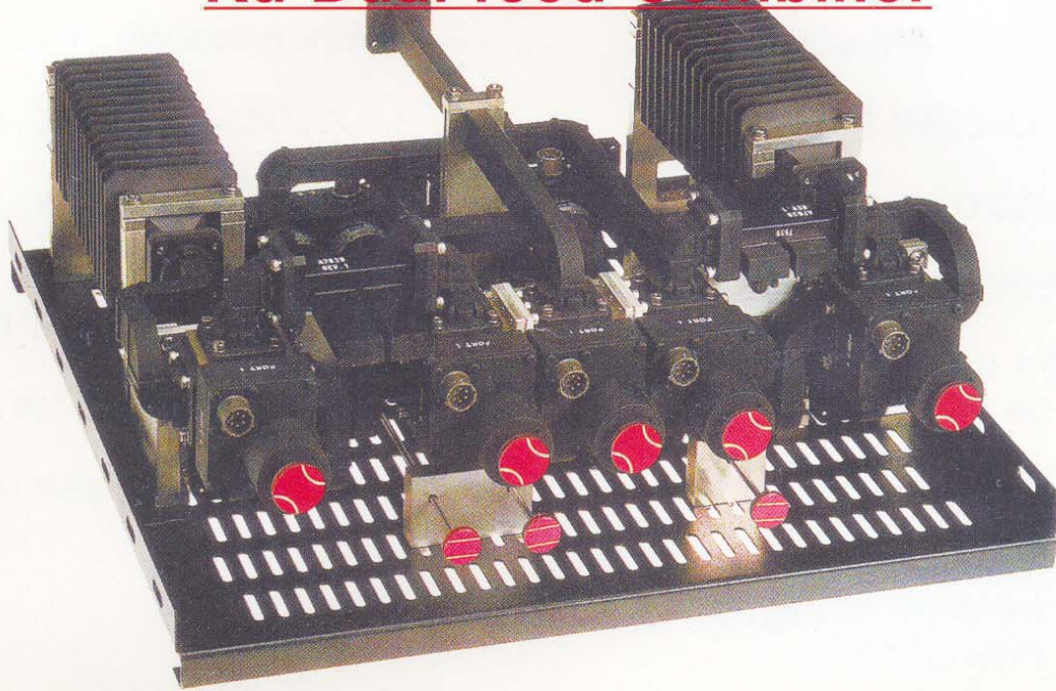

## Ku Dual feed Combiner

1000 WATT  
POWER  
HANDLING

The 80218-2 Dual Feed Ku Redundant /Combiner  
gives you more Feed configuration Options !

LOW & HIGH  
POWER  
SWITCHING

**VERSATILE SWITCH CONTROL OVER:  
YOUR EXCITERS,  
YOUR AMPS &**