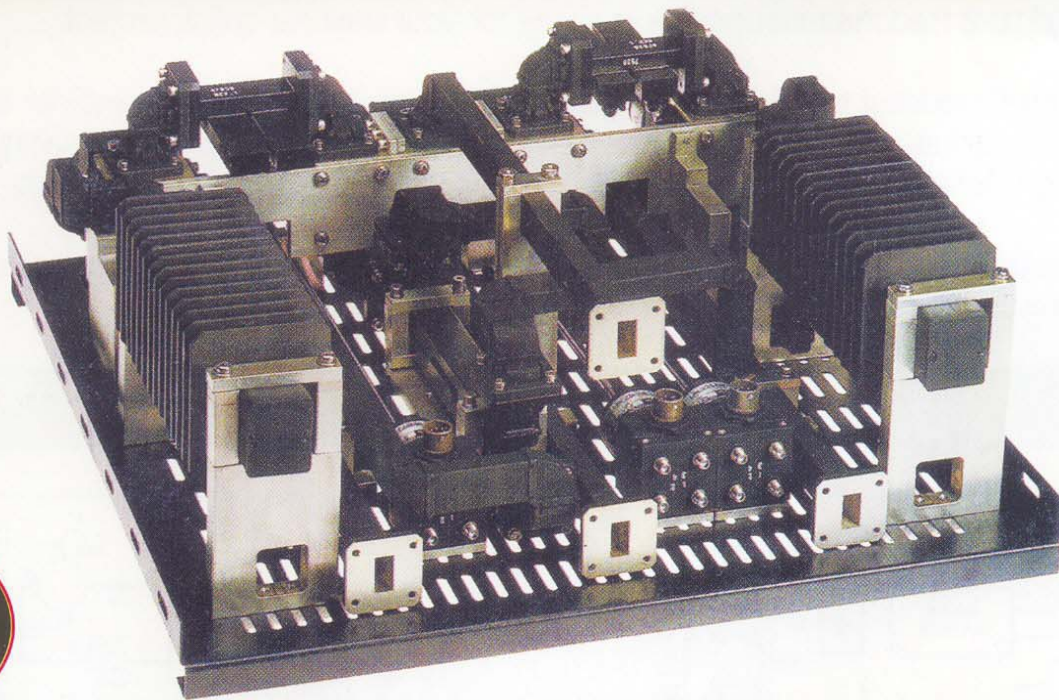

## Ku Dual feed Combiner

1000 WATT  
POWER  
HANDLING

The 80218-2 Dual Feed Ku Redundant /Combiner  
gives you more Feed configuration Options !

LOW & HIGH  
POWER  
SWITCHING

**VERSATILE SWITCH CONTROL OVER:  
YOUR EXCITERS,  
YOUR AMPS &**