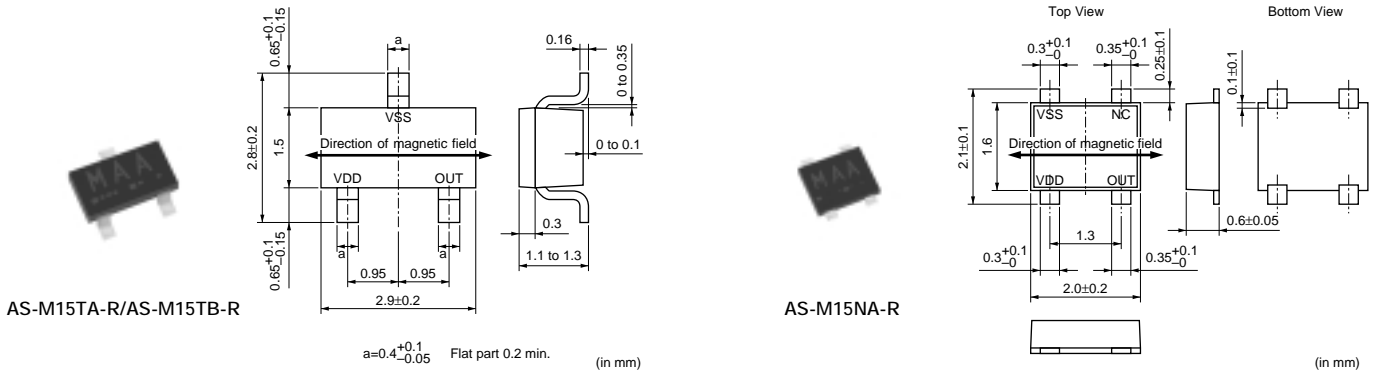

磁性开关

品名	电源电压	消耗电流	工作磁场范围 (H->L)	工作磁场范围 (L->H)
AS-M15TA-R	1.6 to 3.5V	1.6 to 3.0μA	1.5 to 2.2mT	0.8 to 1.2mT
AS-M15TB-R	1.6 to 3.5V	1.6 to 3.0μA	1.5 to 2.2mT	0.8 to 1.2mT
AS-M15NA-R	1.6 to 3.5V	1.6 to 3.0μA	1.5 to 2.2mT	0.8 to 1.2mT