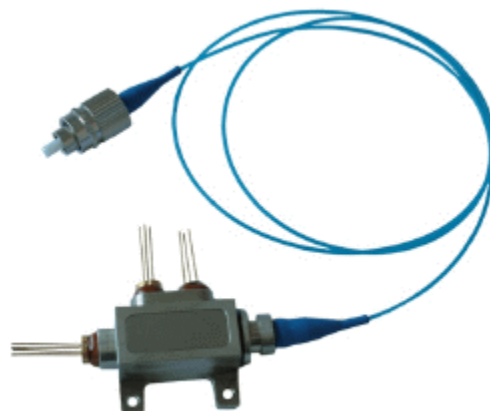

Electro Optical Components, Inc.

5460 Skylane Boulevard, Santa Rosa, CA 95403

Phone: (707) 568-1642 • FAX: (707) 568-1652

www.eoc-inc.com

Triplex Module with FC/PC connection

(Also available with FC/APC or Pigtail connection)