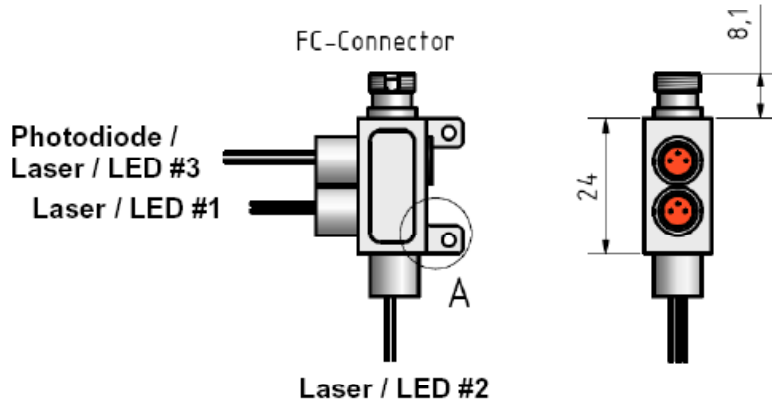

Electro Optical Components, Inc.

5460 Skylane Boulevard, Santa Rosa, CA 95403

Phone: (707) 568-1642 • FAX: (707) 568-1652

www.eoc-inc.com

Triplex Module with FC/PC connection

(Also available with FC/APC or Pigtail connection)