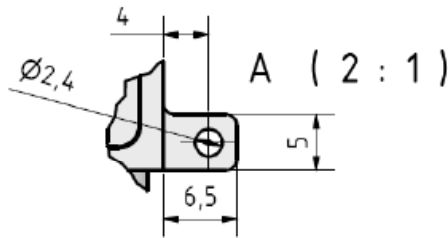

Electro Optical Components, Inc.

5460 Skylane Boulevard, Santa Rosa, CA 95403

Phone: (707) 568-1642 • FAX: (707) 568-1652

www.eoc-inc.com

Triplex Module with FC/PC connection

(Also available with FC/APC or Pigtail connection)