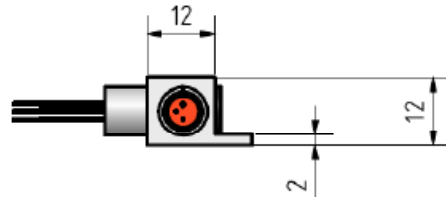

Electro Optical Components, Inc.

5460 Skylane Boulevard, Santa Rosa, CA 95403

Phone: (707) 568-1642 • FAX: (707) 568-1652

www.eoc-inc.com

Triplex Module with FC/PC connection

(Also available with FC/APC or Pigtail connection)